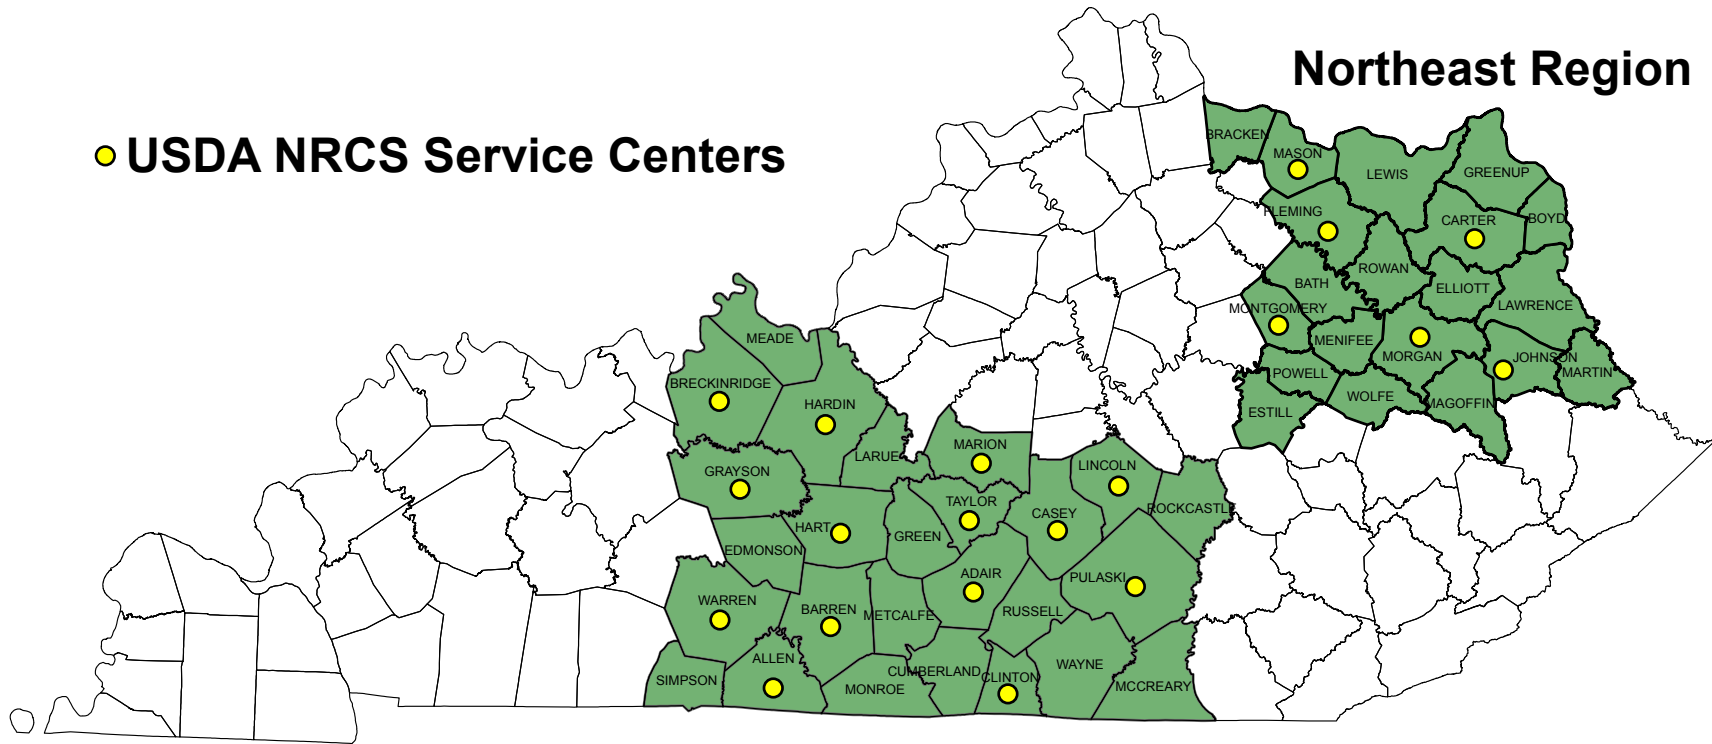

UK Forestry RCPP-EQIP Project Areas

● **USDA NRCS Service Centers**

Northeast Region

Central Region

USDA NRCS Service Centers

Adair County

Columbia Service Center
965 Campbellsville Rd
Columbia, KY 42728-2203

270.756.5263
855.635.4605 Fax

Grayson County

Leitchfield Service Center
119 Commerce Dr
Leitchfield, KY 42754-9148

270.259.3716
855.661.8331 Fax

Marion County

Lebanon Service Center
680 Metts Dr
Lebanon, KY 40033-1908